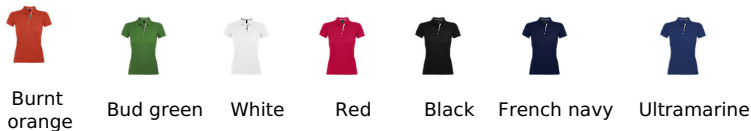

Quality

PIQUÉ 200
100% Ringspun cotton
Rib 1x1 collar and cuffs
Reinforcing contrasted tape on neck

Style

Short sleeves
Pearlised 4 button placket
Contrasting cuff tag and tape in button placket
Cut and sewn

Available sizes

Sizes	XS	S	M	L	XL	XXL
A/B	61/39	63/42	65/45	67/48	69/51	71/54

Available colours

Packaging

Carton size : 60 x 39 x 30 cm

Weight per carton : 0.00 kg

Related products

SOL'S PORTLAND MEN
00574