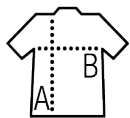

Quality

PIQUÉ 200
100% Ringspun cotton
Rib 1x1 collar and cuffs
Reinforcing contrasted tape on neck

Style

Short sleeves
Pearlised 4 button placket
Contrasting cuff tag and tape in button placket
Cut and sewn

Available sizes

Sizes	XS	S	M	L	XL	XXL
A/B	61/39	63/42	65/45	67/48	69/51	71/54

Available colours

Packaging

Carton size : 60 x 39 x 30 cm

Weight per carton : 0.00 kg

Related products

SOL'S PORTLAND MEN
00574